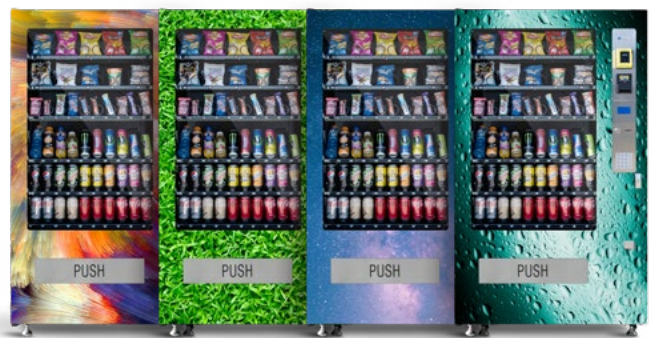

WE DO CUSTOM MACHINES

M6000 Tray Configuration

Tray 1	8set	8set	8set	8set	8set	8set
Tray 2	8set	8set	8set	8set	4set for noodle	14set
Tray 3	12	12	12	12	14	14
Tray 4	5	5	5	5	5	7
Tray 5	6	6	6	6	6	6
Tray 6	6	6	6	6	6	6

M Series